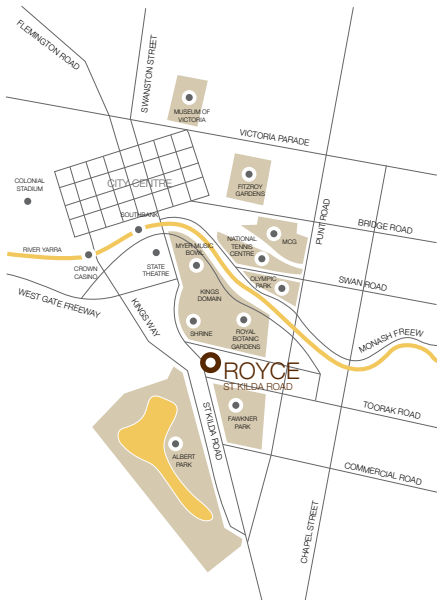

History

Once renowned as Australia's most glamorous automobile showroom, 379 St Kilda Road is now known as one of Melbourne's luxurious designer boutique hotels.

While the exterior of the historical building retains its classical features, the architects and designers have redesigned a modern and chic interior to suit the discerning traveller.

Location

Royce is conveniently located near the Royal Botanic Gardens on Melbourne's famous boulevard. Royce is a short tram ride from Melbourne's CBD and fashionable shopping districts, and is also walking distance from Melbourne's Premier Theatre district. The Albert Park Lake, home of the Australian Grand Prix, is just a short stroll from the hotel front door. Royce also boasts easy accessibility to Melbourne Park, home of the Australian Open and the MCG.