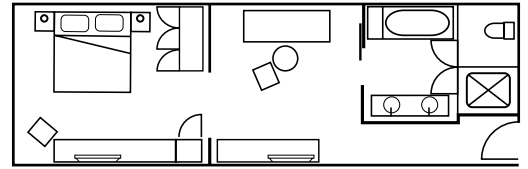

Dish, the hotel's award winning restaurant offers a warm and inviting atmosphere with the clever use of dark stained timber screens and hand painted dishes from local artists on mirrored walls. The restaurant boasts an extensive menu, with modern Australian inspired dishes and extensive wine list with an emphasis on local and Australian wines. The restaurant overlooks the bustling St Kilda Road promenade and offers al fresco dining, letting diners soak up the urban atmosphere that is Melbourne.

the amberoom

The ultra stylish bar features a wide variety of cocktails and beverages and the bar's famous range of boutique beers. The amber lit bar and the shimmering beaded curtain wall set against dark floors, walls and ceilings add to the appeal of this innovative lounge bar.

Premier One Bedroom Suite